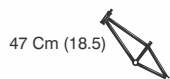

Short Bend

PU Cushion

Vee Brake
With half
Alloy Levers

WARRIOR IBC 26T

MODEL NO. 26 232 WR

COLORS

Matt Black
/ Fluoro Neon Green

Matt Black
/ Fluoro Orange