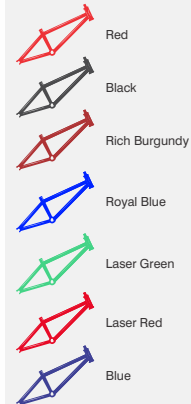

COLORS

50 Cm (20)
Over Size
Tubing

Steel Rim with
26 x 1.5 Tyres

NR/PH Type

PVC Top

PH/Type Side Pull
Brake System