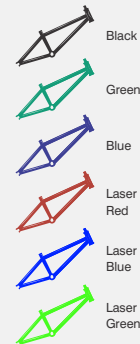

Scooter Type
PVC Top

PH/Type Side
Pull Brake System

Also Available Classic DX-40-40 Rim Nylon Tyres/12G Spoke

ACTION 28T

MODEL NO. 28 044 AN

COLORS

55 Cm (22)

Steel Rim With
28 x 1.5 Tyres

PH/Type with
Finger Type Grips

Scooter Type
PVC Top

PH/Type Side
Pull Brake System

BALVEER 28T

MODEL NO. 28 048 BR

COLORS

55 Cm (22)
Over Size
Flat Tubes

Steel Rim With
28 x 1.5 Tyres