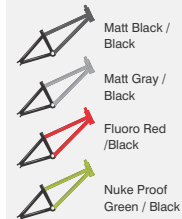

COLORS

40.5 Cm (16)

Threadless
Suspension

Alloy Rim
With 26 x 4.00
Fat Tyres

Bulged
31.75mm
Short Bend
With Alloy Stem

PU Cushion
With QR

Double
Disc Brake

21 Speed
Shimano / Equivalent
Derailleur System
With Rapid Fire Shifter

Also Available In SS & Rigid Fork

ENRAGE 26T

MODEL NO. 26 166 EE

COLORS

43 Cm (17)

Suspension

D/Wall Alloy Rim
With 26 x 2.35
Nylon Tyres

Bulged
31.75mm
Short Bend