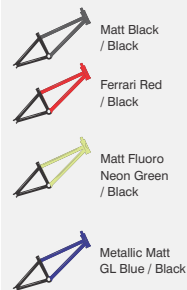

18 Speed
Shimano / Equivalent
Derailleur System
With Revo Shifter

DORADO 26T

MODEL NO. 26 219 DD

COLORS

45 Cm (17.5)

Suspension

D/Wall Alloy Rim
With 26 x 2.35
Nylon Tyres

Bulged
31.75mm
Extension