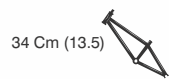

Rigid

Steel Rim With
20 X 2.40
Tyres

Short
Bend

PU Cushion
With Handle

Caliper
Brake

Also Available In Dual Suspension / Vee Brake