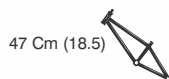

PASSO EX IBC 26T

MODEL NO. 26 197 PO

COLORS

Spinel Blue

Matt Black / Ferrari Red

Brilliant Grey / Orange

Steel Rim With
26 X 1.95
Color Tyres