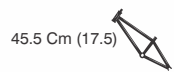

Suspension

D/Wall Alloy Rim
With 29 x 2.40
Nylon Tyres

Bulged
31.75 mm
Short Bend
With Extension

PU Cushion
With QR

Front &
Rear Colored
Disc Brake

21 Speed,
Shimano / Equivalent
Derailleur With
Rapid Fire Shifter