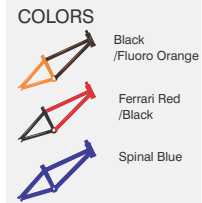

RAPIDO 26T

MODEL NO. 26 236 RD

47 Cm (18.5)

Suspension

Steel Rim
With 26 x 1.95
Tyres

Short Bend
With Extension

PU Cushion

Front & Rear
Vee Brake