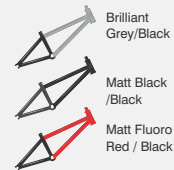

Short Bend

PU Cushion

Front &
Rear Vee
Brake

Also Available In IBC with Rigid Fork

FREEWAY 26T

MODEL NO. 26 212 FW

COLORS

Brilliant
Grey/Black

PASSO EX IBC 26T

MODEL NO. 26 197 PO

COLORS

Spinel Blue

Matt Black / Ferrari Red

Brilliant Grey / Orange

Steel Rim With
26 X 1.95
Color Tyres

Also Available In Suspension Fork / Without Suspension Fork & Frame In 24T .
Also Available In Suspension Fork With PVC M/G | Rigid Fork With Steel M/G In 24T & 26T.