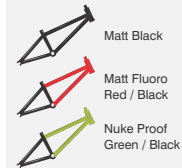

COLORS

45 Cm (17.5)

Threadless
Suspension

D/Wall Alloy Rim
With 26 x 2.35
Nylon Tyres

Short Bend
With Extension

PU Cushion
With QR

Double
Disc Brake

21 Speed
Shimano / Equivalent
Derailleur System
With Rapid Fire Shifter